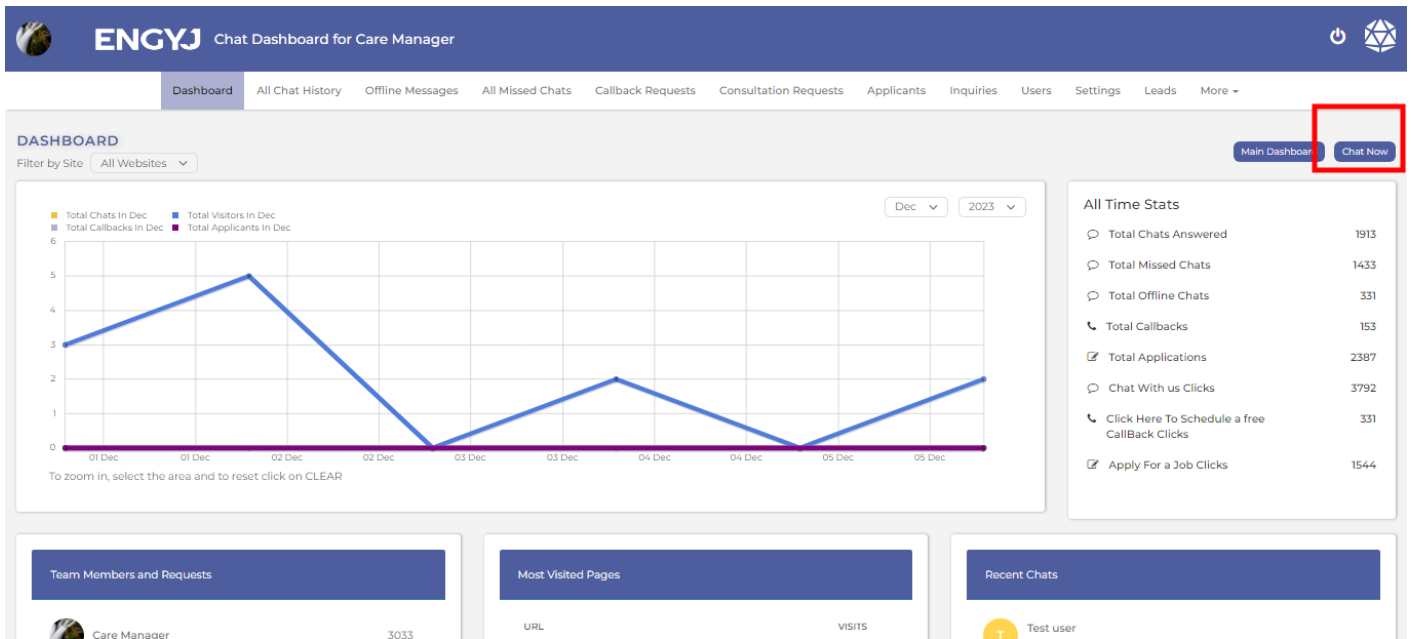

Chat Now

When the admin logs in, they will be directed to the dashboard by default, and there will be a **'Chat Now'** button in the right corner. Using this link admin can easily Start chatting with the visitors of their website.

Clicking on that button will redirect you to the **Chat Now** page. Here you can view different stats from the highlighted area.

Revision #6

Created 6 December 2023 11:07:09 by Engyj

Updated 12 December 2023 06:10:40 by Engyj