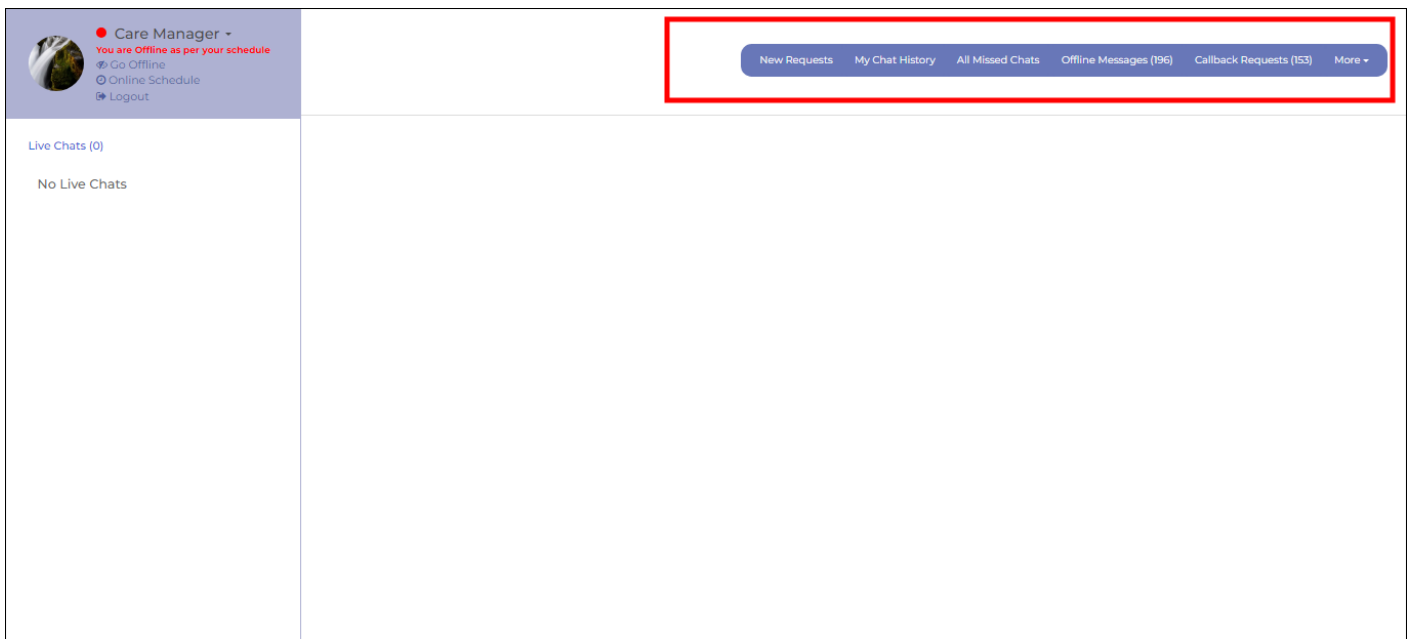

Chat Now

When the admin logs in, they will be directed to the dashboard by default, and there will be a **'Chat Now'** button in the right corner. Using this link admin can easily Start chatting with the visitors of their website.

Clicking on that button will redirect you to the **Chat Now** page. Here you can view different stats from the highlighted area.

Revision #6

Created 6 December 2023 11:07:09 by Engyj

Updated 12 December 2023 06:10:40 by Engyj